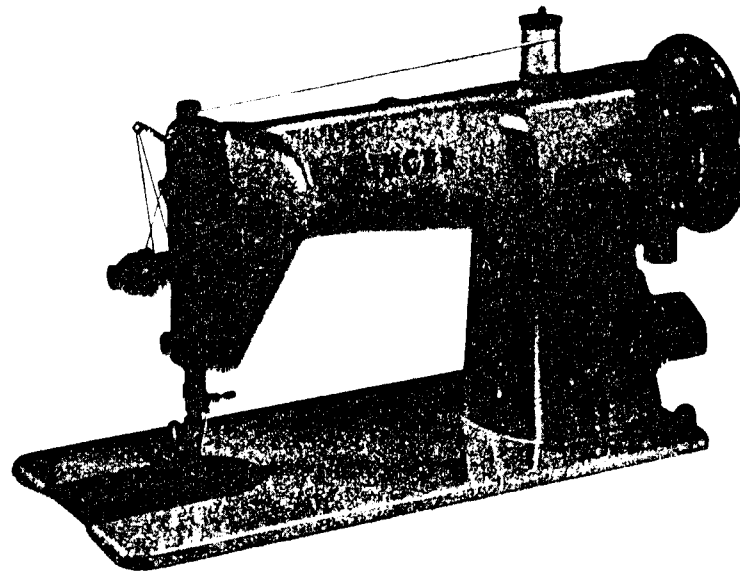

**SINGER**  
15-125

# List of Parts—Machine No. 15-125

ATTACHMENT SET 160809

8879	Felt Washer (2)
35931	Hemmer Foot
36865	Edge Stitcher
81245	Binder
86742	Ruffler
121441	Gathering Foot
161133	Tube of Oil
161294	Screwdriver (LG)
161295	Screwdriver (SM)
2020(15x1)	Needles 11 (3) 14 (3)